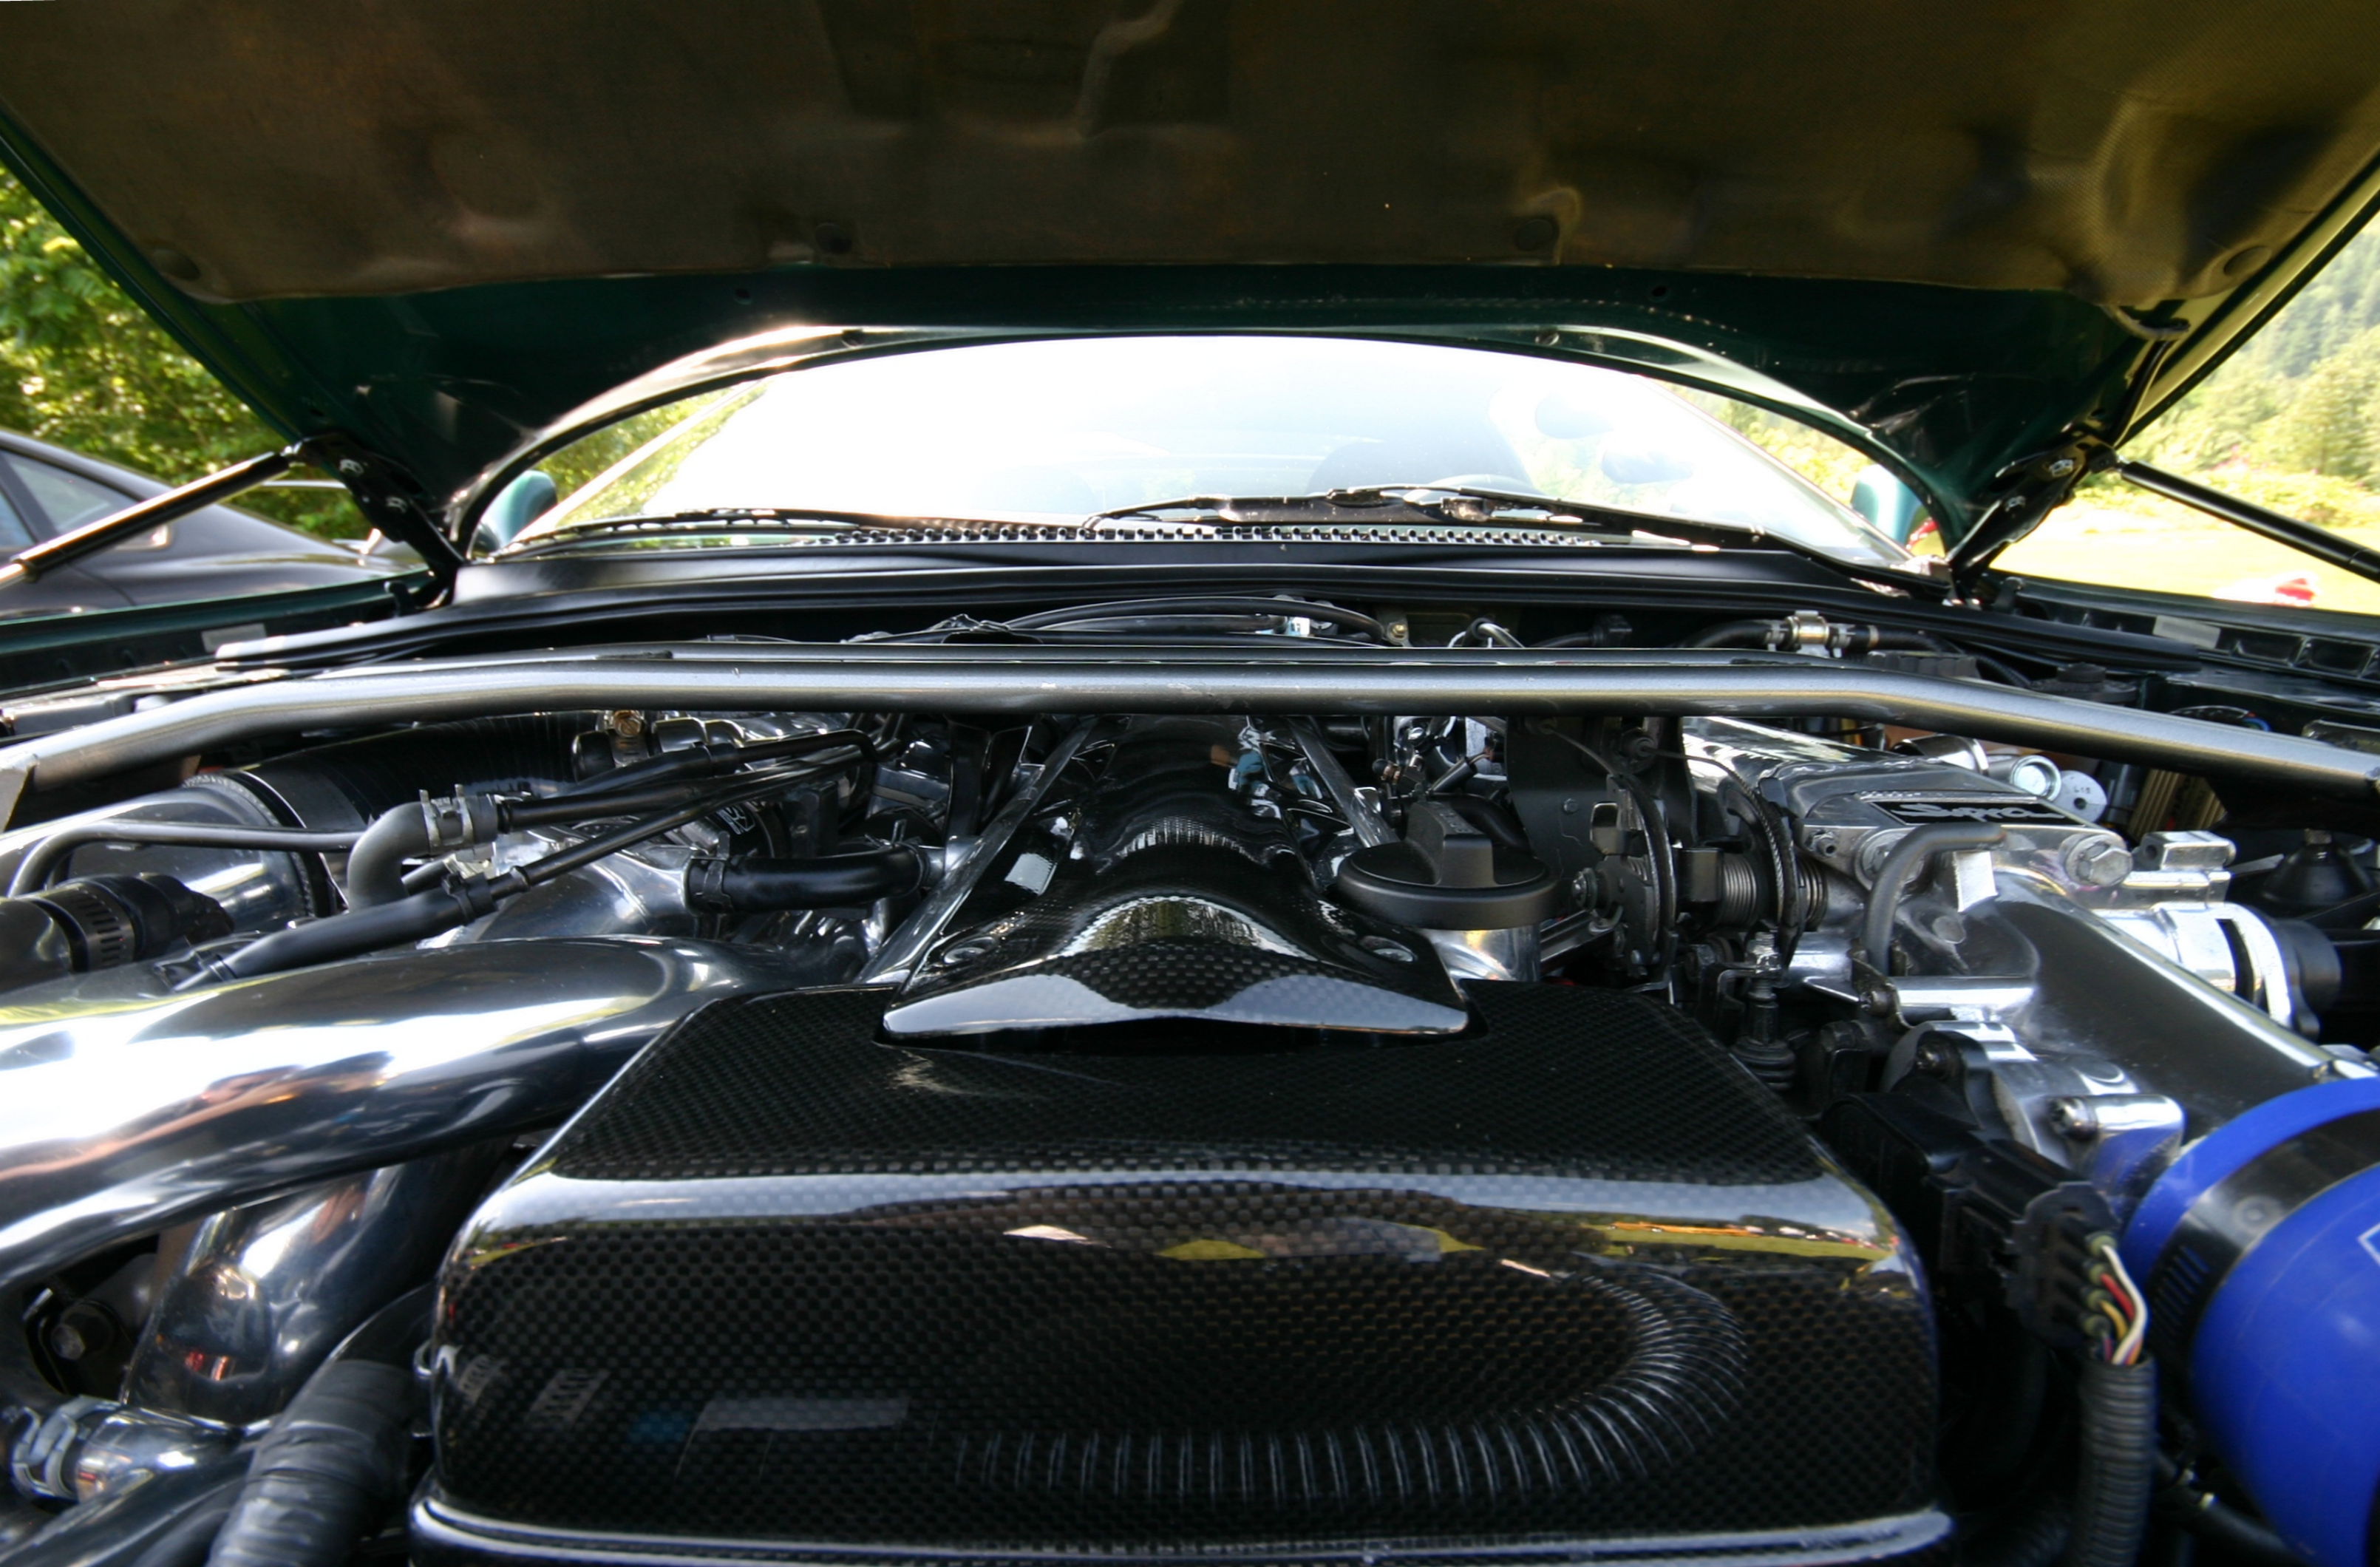

A person wearing a dark blue polo shirt, blue jeans, and a cap stands to the left of the car, looking towards it.

Supra

TOYOTA

WASHINGTON  
2JZ-GTE  
Pacific States

TOYOTA

Supra Turbo

WASHINGTON 9 2010

PacNW Supras